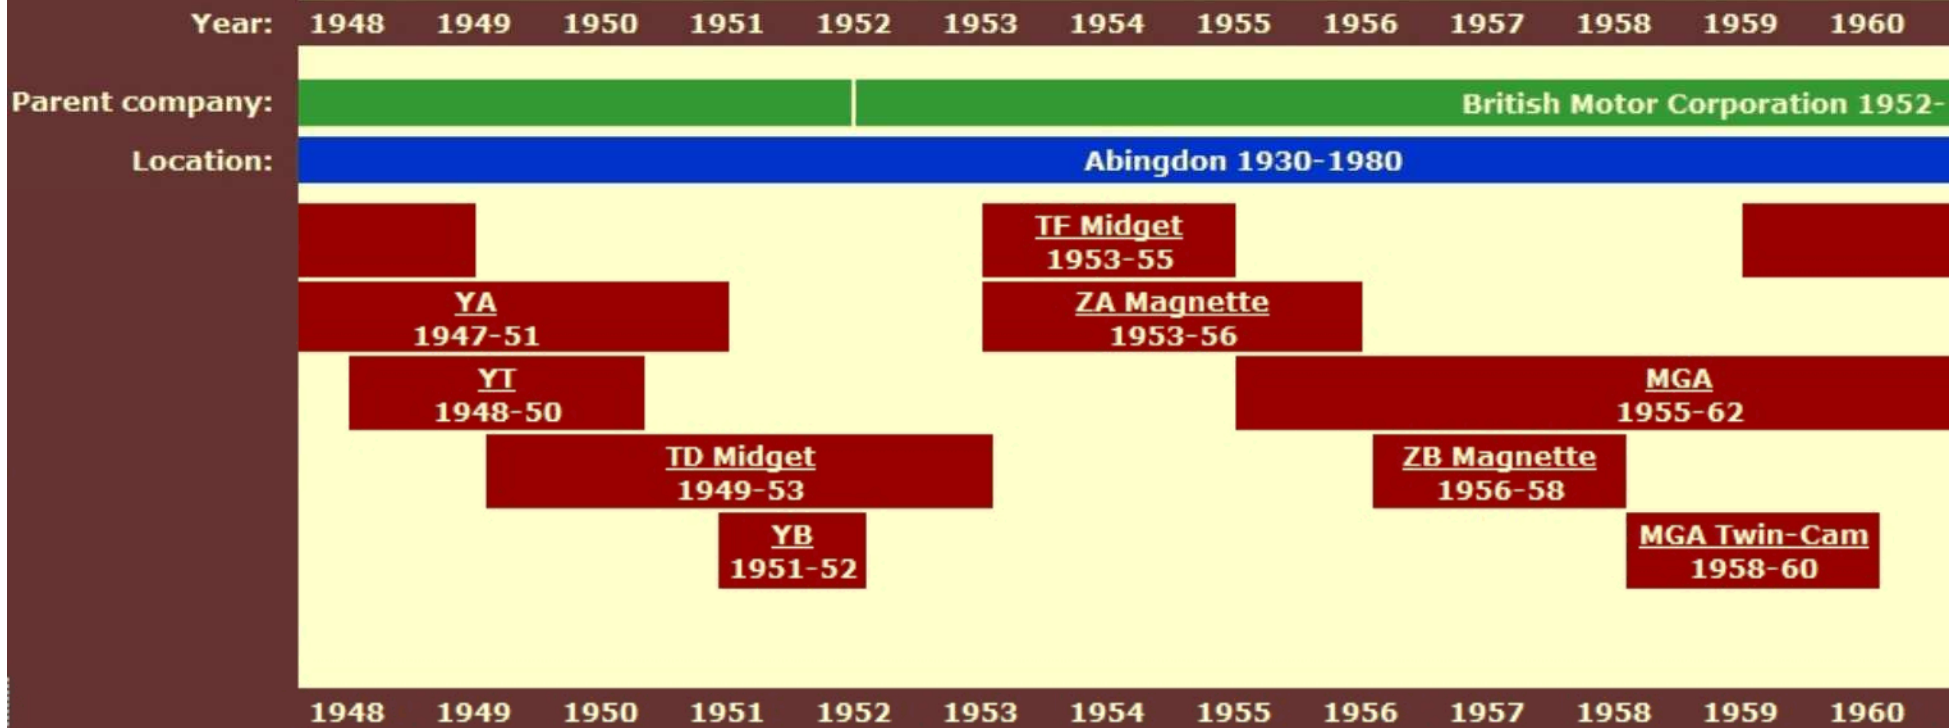

# 1948 - 1960

[www.mgabingdon.org.uk](http://www.mgabingdon.org.uk)

*Safety fast!*

*Abingdon ~ the Spiritual Home of* 

## THE MG TIMELINE

[Download a printable version](#) of the MG Timeline (9.26MB PDF)