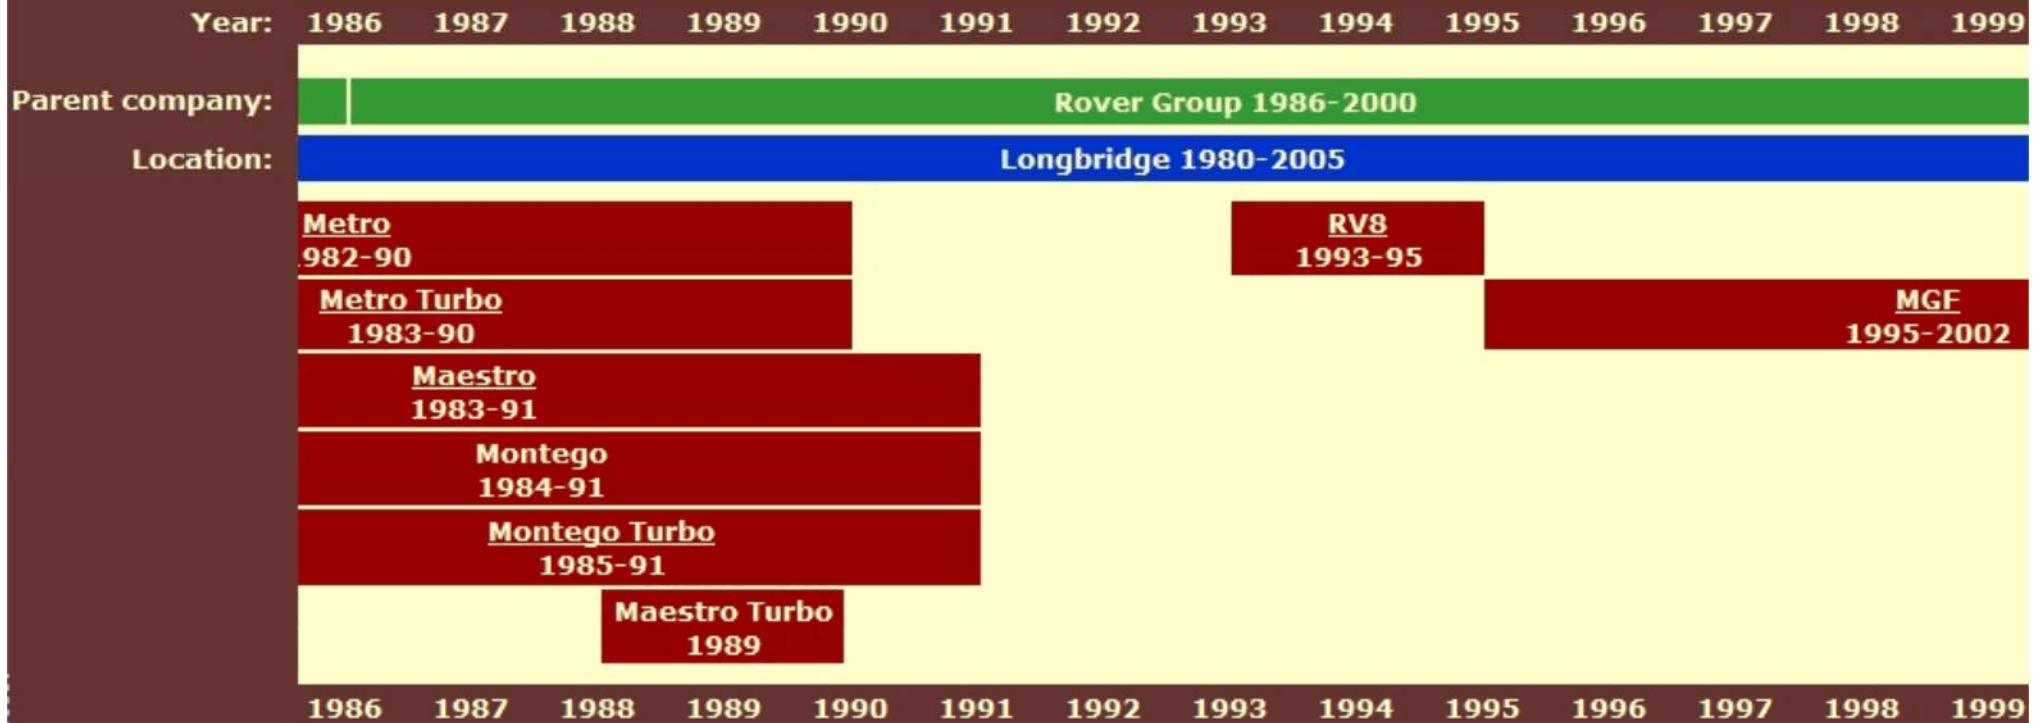

### THE MG TIMELINE

[Download a printable version](#) of the MG Timeline (9.26MB PDF)

# 1986 - 1999

[www.mgabingdon.org.uk](http://www.mgabingdon.org.uk)

*Safety fast!*

*Abingdon ~ the Spiritual Home of* 

## THE MG TIMELINE

[Download a printable version](#) of the MG Timeline (9.26MB PDF)

## 2000 - 2010