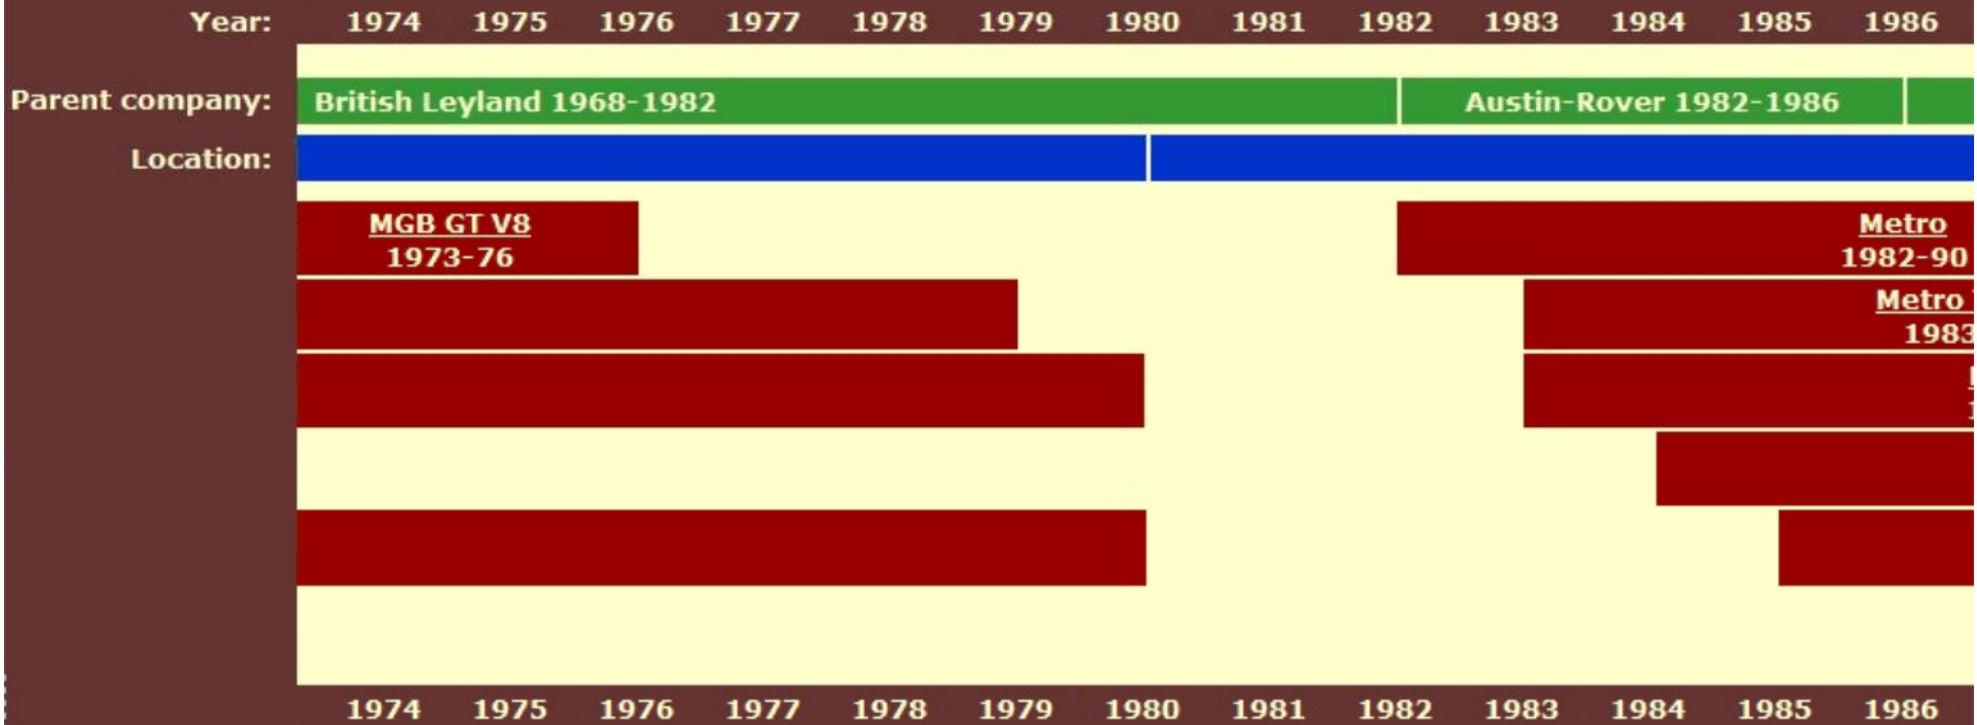

## THE MG TIMELINE

[Download a printable version of the MG Timeline \(9.26MB PDF\)](#)

## 1974 - 1986

[www.mgabingdon.org.uk](http://www.mgabingdon.org.uk)

*Safety fast!*

*Abingdon ~ the Spiritual Home of* 

### THE MG TIMELINE

[Download a printable version](#) of the MG Timeline (9.26MB PDF)

## 2000 - 2010