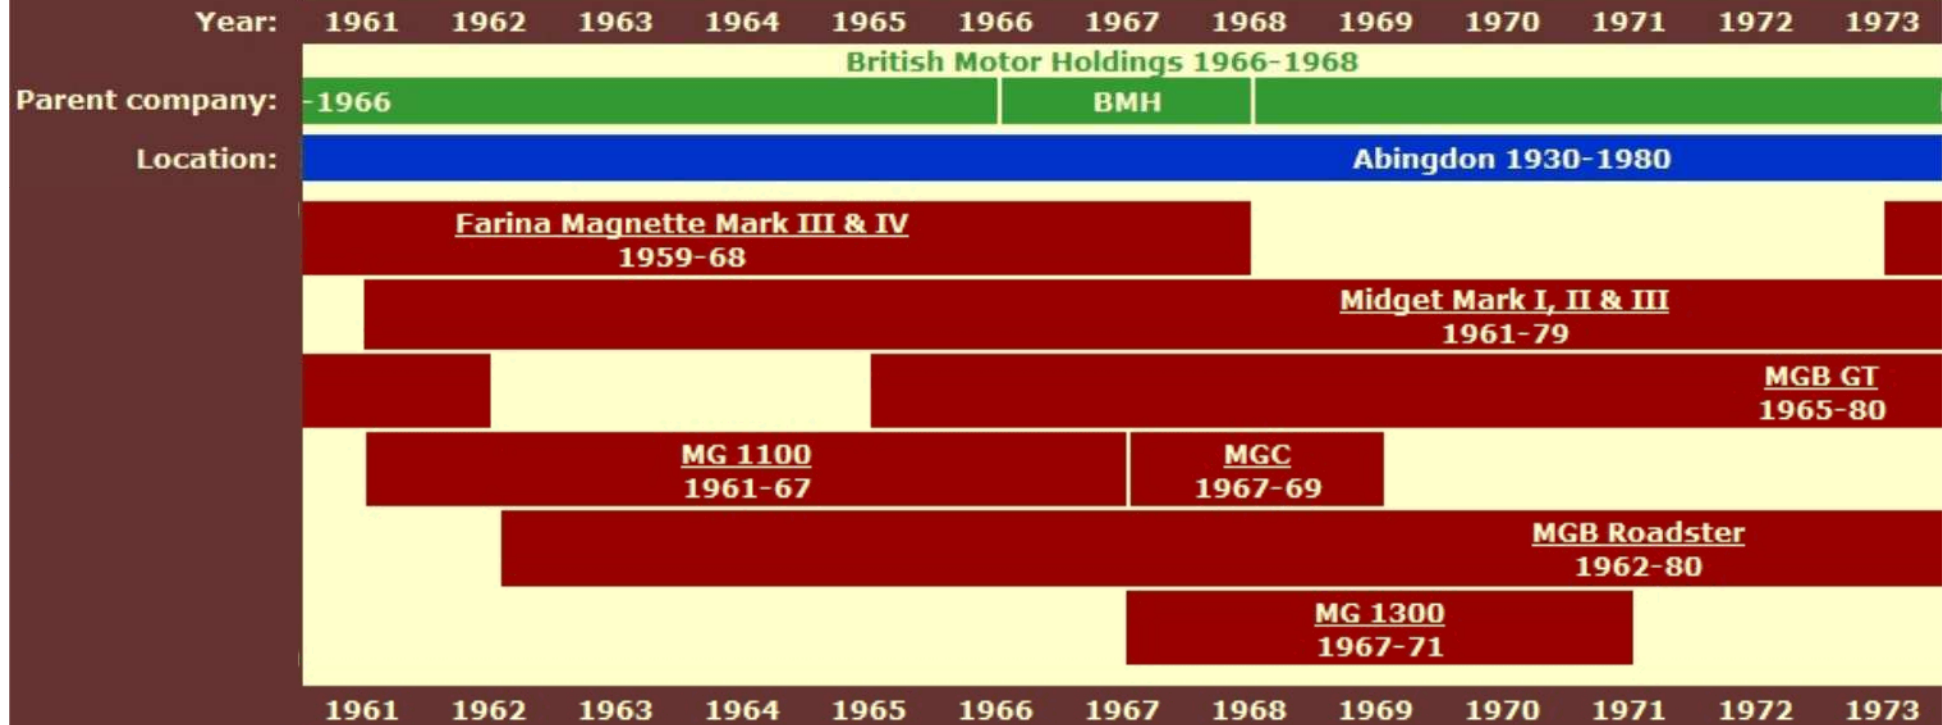

# 1961 - 1973

[www.mgabingdon.org.uk](http://www.mgabingdon.org.uk)

*Safety fast!*

*Abingdon ~ the Spiritual Home of* 

## THE MG TIMELINE

[Download a printable version of the MG Timeline \(9.26MB PDF\)](#)